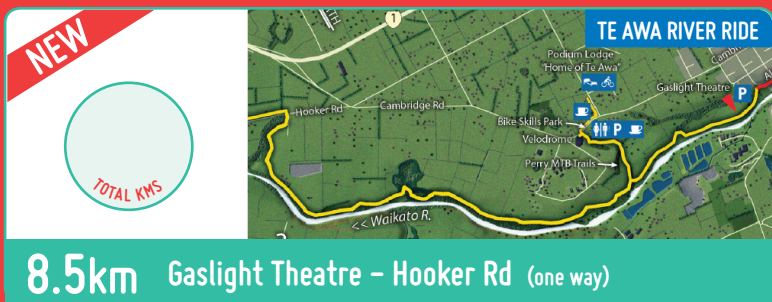

\$2,000
IN PRIZES

BICYCLE
REVOLUTION

TOUR de CAMBRIDGE

Crank up as many kilometres on your bike these April School Holidays and go into **WIN** some epic prizes!

10.2km The Cambridge East Loop

7.3km The Leamington Loop

8.5km Gaslight Theatre - Hooker Rd (one way)

6km Carlyle St - Karapiro Domain (one way)

2022 TOUR de CAMBRIDGE CHALLENGE SHEET

NAME: _____

PHONE: _____

EMAIL: _____

AGE GROUP
(PLEASE CIRCLE ONE)

UNDER 5 / UNDER 10 / UNDER 20
UNDER 50 / OVER 50

TOTAL KMS = _____

THANK YOU TO OUR EPIC PRIZE GIVERS!

EVO
EVOCYCLES.CO.NZ

BETTER TOGETHER
GOOD UNION
CAMBRIDGE • NZ

WHO CAN ENTER?

Anyone on anything with people powered pedals. That includes kids riding shotgun or seated behind. Ride with your family. Ride with your mates. Ride alone! Just please keep left, wear a helmet and have fun!

HOW DOES IT WORK?

Challenge yourself to ride as many kilometers as you can on the Cambridge trails these April School Holidays. Ride any, or all of the loops whenever you like, as many times as you like and in any direction! When you're done, total up your distance on your challenge sheet and drop off to EVO Cycles or the Cambridge i-SITE.