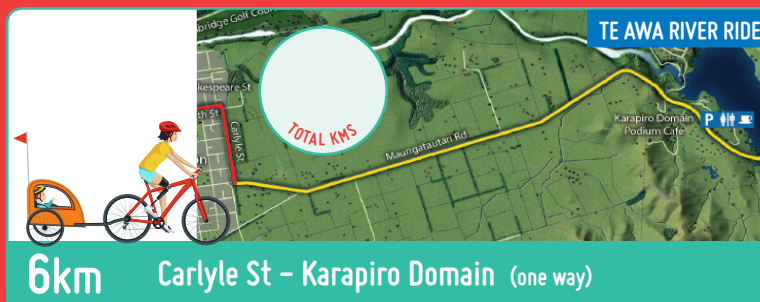

\$2,000
IN PRIZES

BICYCLE
REVOLUTION

TOUR de CAMBRIDGE

Crank up as many kilometres on your bike these April School Holidays and go into **WIN** some epic prizes!

10.2km The Cambridge East Loop

7.3km The Leamington Loop

8.5km Gaslight Theatre - Hooker Rd (one way)

6km Carlyle St - Karapiro Domain (one way)

2022 TOUR de CAMBRIDGE CHALLENGE SHEET

NAME: _____

PHONE: _____

EMAIL: _____

AGE GROUP
(PLEASE CIRCLE ONE)

UNDER 5 / UNDER 10 / UNDER 20
UNDER 50 / OVER 50

TOTAL KMS = _____

THANK YOU TO OUR EPIC PRIZE GIVERS!

EVO
EVOCYCLES.CO.NZ

BETTER TOGETHER
GOOD UNION
CAMBRIDGE • NZ

WHO CAN ENTER?

Anyone on anything with people powered pedals. That includes kids riding shotgun or seated behind. Ride with your family. Ride with your mates. Ride alone! Just please keep left, wear a helmet and have fun!

RETURN YOUR SHEET TO EITHER: EVO Cycles, 6 Albert St OR Cambridge i-SITE, Victoria St

T's&C's: Entries close on Tues 7th June 2022. Prizes will be drawn by Wed 8th June 2022. Prize draw winners will be notified by phone. Bicycle Revolution Cambridge takes no responsibility for your participation in this activity (apart from the fun you'll have!)