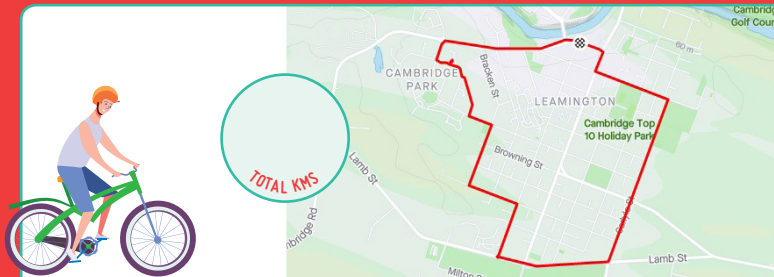

\$2,000
IN PRIZES

BICYCLE
REVOLUTION

TOUR de CAMBRIDGE

Crank up as many kilometres on your bike these April School Holidays and go into **WIN** some epic prizes!

10.2km The Cambridge East Loop

7.3km The Leamington Loop

8.5km Gaslight Theatre - Hooker Rd (one way)

6km Carlyle St - Karapiro Domain (one way)

2022 TOUR de CAMBRIDGE CHALLENGE SHEET

NAME: _____

PHONE: _____

EMAIL: _____

AGE GROUP
(PLEASE CIRCLE ONE)

UNDER 5 / UNDER 10 / UNDER 20
UNDER 50 / OVER 50

TOTAL KMS = _____

THANK YOU TO OUR EPIC PRIZE GIVERS!

EVO
EVOCYCLES.CO.NZ

BETTER TOGETHER
GOOD UNION
CAMBRIDGE • NZ

WHO CAN ENTER?

Anyone on anything with people powered pedals. That includes kids riding shotgun or seated behind. Ride with your family. Ride with your mates. Ride alone! Just please keep left, wear a helmet and have fun!

HOW DOES IT WORK?

Challenge yourself to ride as many kilometers as you can on the Cambridge trails these April School Holidays. Ride any, or all of the loops whenever you like, as many times as you like and in any direction! When you're done, total up your distance on your challenge sheet and drop off to EVO Cycles or the Cambridge i-SITE.